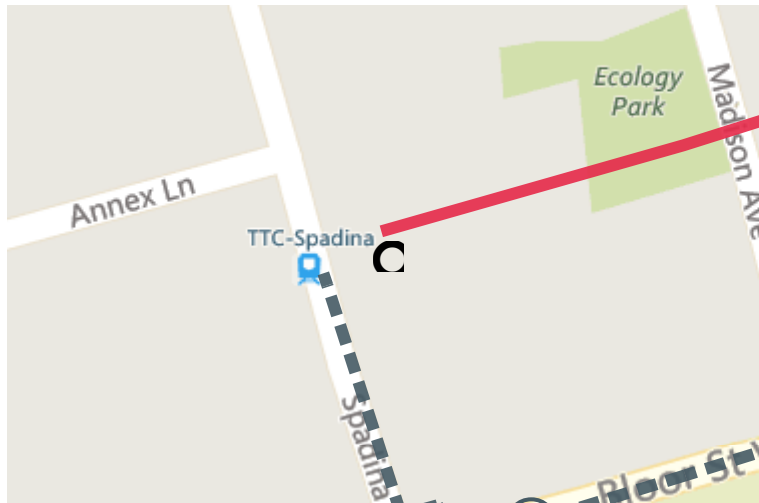

Walk **174m**

**4 min**

**DETAILS**

Start [West] onto **Bloor Street West** 103m, 2 min

Turn right [North-West] 10m, < 1 min

Turn left [West] 7m, < 1 min

Turn right [North] onto **Spadina Road** 54m, 1 min

2:22 pm Board at **SPADINA STATION - EASTBOUND PLATFORM** stop **TORONTO**

**2** LINE 2 (BLOOR - DANFORTH)

operated by TTC

**2**

Towards **LINE 2 (BLOOR-DANFORTH) TOWARDS KENNEDY STATION**

**15 min**

! Preliminary schedule

2:37 pm Exit at **GREENWOOD STATION - EASTBOUND PLATFORM** stop **TORONTO**

Walk **560m**

**12 min**

**DETAILS**

- Start [East] onto **Strathmore Boulevard** 14m, < 1 min
- Turn right [South] 81m, 2 min
- Turn left [East] 8m, < 1 min
- Turn right [South] onto **Linnsmore Crescent** 8m, < 1 min
- Turn right [West] onto **Danforth Avenue** 13m, < 1 min
- Turn left [South] 401m, 8 min
- Turn right [West] onto **Felstead Avenue** 35m, < 1 min

# Trip map