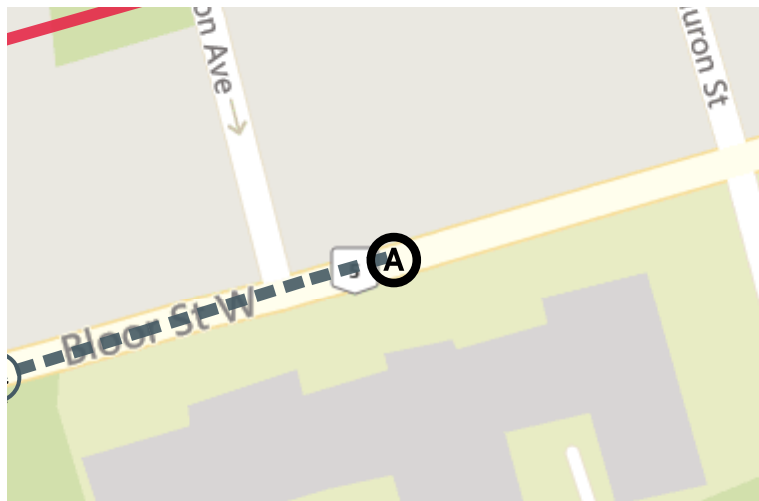

## Trip Summary

Start	371 Bloor Street West TORONTO
End	49 Felstead Avenue TORONTO
Date	12/7/2017
Departure time	2:17 pm
Arrival time	2:49 pm
Duration	32 min
Modes	 <span style="border: 1px solid green; padding: 2px;">2</span>

## Trip Details

We do not have complete schedules for the date you have requested. Information shown is preliminary. Please confirm the schedule before making your trip.

2:17 pm **(A)** Leave from **371 Bloor Street West TORONTO**

Walk **174m**

**4 min**

**DETAILS**

Start [West] onto **Bloor Street West** 103m, 2 min

Turn right [North-West] 10m, < 1 min

Turn left [West] 7m, < 1 min

Turn right [North] onto **Spadina Road** 54m, 1 min

2:22 pm Board at **SPADINA STATION - EASTBOUND PLATFORM** stop **TORONTO**

# Trip map