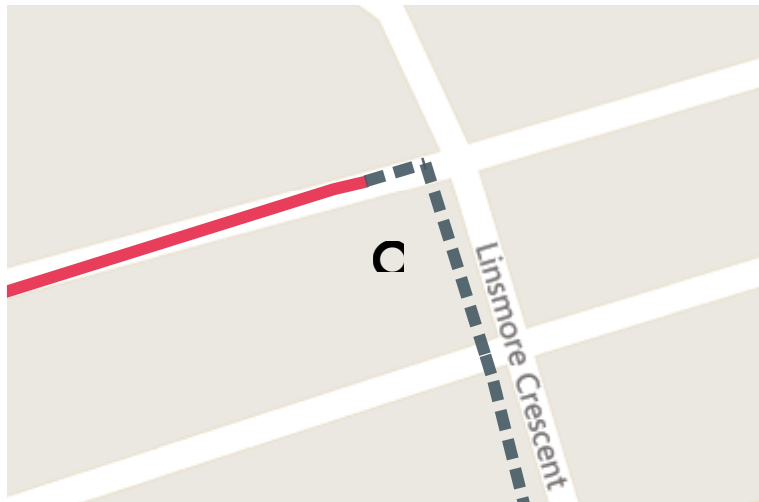

Walk **174m**

**4 min**

**DETAILS**

Start [West] onto **Bloor Street West** 103m, 2 min

Turn right [North-West] 10m, < 1 min

Turn left [West] 7m, < 1 min

Turn right [North] onto **Spadina Road** 54m, 1 min

2:22 pm Board at **SPADINA STATION - EASTBOUND PLATFORM** stop **TORONTO**

**2** LINE 2 (BLOOR - DANFORTH)

operated by TTC

**2**

Towards **LINE 2 (BLOOR-DANFORTH) TOWARDS KENNEDY STATION**

**15 min**

! Preliminary schedule

2:37 pm Exit at **GREENWOOD STATION - EASTBOUND PLATFORM** stop **TORONTO**

Walk **560m**

**12 min**

**DETAILS**

- Start [East] onto **Strathmore Boulevard** 14m, < 1 min
- Turn right [South] 81m, 2 min
- Turn left [East] 8m, < 1 min
- Turn right [South] onto **Linnsmore Crescent** 8m, < 1 min
- Turn right [West] onto **Danforth Avenue** 13m, < 1 min
- Turn left [South] 401m, 8 min
- Turn right [West] onto **Felstead Avenue** 35m, < 1 min

# Trip map